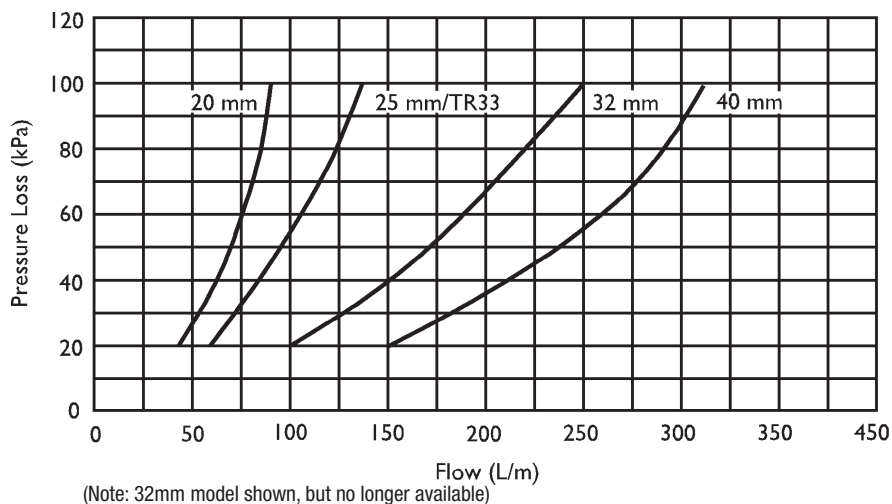

### Swivel Elbows

Provides swivel connection of hose to coupler to prevent hose kinking.

- Durable de-zinc resistant brass construction

Swivel Elbows are used to prevent hose kinking when connecting a hose to a coupler

The range of Quick Coupling Turf Valves is extensive with models to suit almost every need

Valve Keys are used to pen Quick Coupling Valves

Quick Coupling Valves – Flow vs Pressure

Ordering Information	
Code	Description
<b>Quick Coupling Valves</b>	
1013451	#2 20 mm Two Piece Body
1013453	#33 25 mm One Piece Body
1013454	#3B 25 mm Two Piece Body
1013456	#6 40 mm Two Piece Body
1013450	TR33 25 mm One Piece Body
<b>Rubber Cover</b>	
1013463	RT Rubber Top & Screw, Yellow, suits all models
1013457	Lilac Rubber Top & Screw, suits all models
<b>Valves with Locking Cover</b>	
1013464	#33LU 25 mm One Piece Body
1013465	#3BLU 25 mm Two Piece Body
<b>Quick Coupling Valve Keys</b>	
1013470	#2 25 mm (M) 20 mm (F), 2 Lug Valve Key, suit 1013451
1013472	#3B 25 mm (M) 20 mm (F), 2 Lug Valve Key, suit 1013453, 1013454
1013474	#6F 40 mm (M), 32 mm (F), 1 Lug Valve Key, suit 1013456
1013469	TR33, 25 mm (M), 1 Lug Valve Key, suit 1013450
<b>Swivel Elbows</b>	
1013482	#3 25 mm Female × 25 mm Male Swivel Elbow (suits 1013472)
1013484	#5 40 mm Female × 32 mm Male Swivel Elbow (suits 1013474)