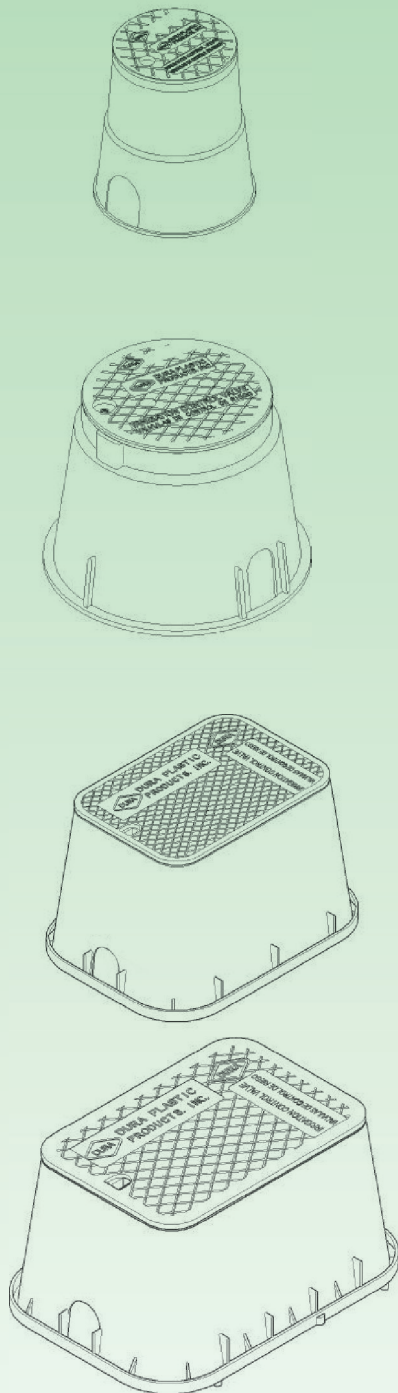

Dura Valve Boxes

Technical Specifications

Static Vertical Load Rating SCTE – Light Duty, Pedestrian		
Properties of Base Material	ASTM Test Method	HDPE
Tensile Strength	D-638	2,700 - 4,400 psi (Typical Range)
Flexural Modulus	D-790	Min. 140,000 not to exceed 240,000 psi
Notched Izod Impact Strength	D-256	0.5 - 3.0 (Typical Range)
Deflection Temperature @ 66psi	D-648	150° to 200°F (Typical Range)
Density	D-792	Min.0.950 not to exceed 0.965
Electrical Dielectric Strength	D-149	400 - 600 V/mil (Typical Range)
Moulded Product		
Chemical Resistance	D-543	Very Resistant
Water Absorbion	D-570	Less than 1% weight change

Ordering Information

Code	Description
Round	
1017RND	175mm Round commercial valve box
1017RNDRW	Lilac Coloured 1017RND Valve Box
10110RND	275mm Round commercial valve box
10110RNDRW	Lilac Coloured 10110RND Valve Box
Rectangular	
10114196	350 x 475 x 150mm commercial valve box
101141912	350 x 475 x 300mm commercial valve box
101141912RW	Lilac Coloured 101141912 Valve Box
Jumbo	
10117236	425 x 575 x 150mm commercial valve box
101172312	425 x 575 x 300mm commercial valve box
Lid Only - Green Suit Dura™ Valve Boxes	
1017LID	175mm Green lid. Suit 1017RND
10110LID	275mm Green lid. Suit 10110RND
1011419LID	350 x 475mm Green lid. Suit 10114196 and 101141912
1011723LID	425 x 575mm Green lid. Suit 10117236 and 101172312
Lid Only - Lilac Suit DURA™ Valve Boxes	
1017LIDRW	175mm Lilac Lid. Suit 1017RND
10110LIDRW	275mm Lilac Lid suit 10110RND
1011419LIDRW	350mm x 475mm Lilac Lid. Suit 10114196 and 101141912
1011723LIDRW	425mm x 575mm Lilac Lid. Suit 10117236 and 101172312
Bolt - Suit Dura™ Valve Boxes except 1017RND	
591-VBBOLT	3/8" stainless steel bolt