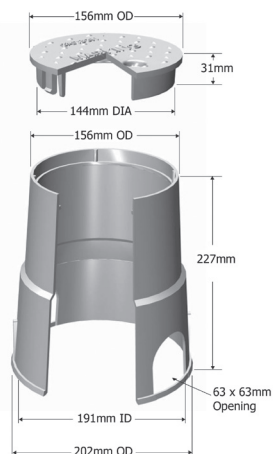

## 150mm Round Valve Box

- Commercial grade valve box for housing single 25 or 40mm solenoid valve
- Pipe cuts-outs, 63mm x 63mm
- Snap on lid for easy access (no bolt and no provision for bolt)
- T-Lip lid to reduce risk of dirt jamming lid lift
- Lid marked "CV"

## 250mm Round Valve Box

- Commercial grade valve box for housing single 25 or 40mm solenoid valve
- No Pipe cuts-outs
- Snap on lid for easy access with stainless steel bolt for security
- T-Lip lid to reduce risk of dirt jamming lid lift
- Lid marked "Irrigation Control Valve"

## 430mm x 300mm x 300mm Rectangular Valve Box

- Commercial grade valve box for housing multiple solenoid valves or larger single valves
- No Pipe cuts-outs
- Snap on lid for easy access with stainless steel bolt for security
- T-Lip lid to reduce risk of dirt jamming lid lift
- Lid marked "Irrigation Control Valve"

### Ordering Information

| Code         | Description  |
|--------------|--|
| 591-VB-18    | 530mm x 380mm x 300mm Rectangular Valve box, Green body, Green Lid |
| 591-VB-18LID | Green Lid to suit 591-VB-18  |