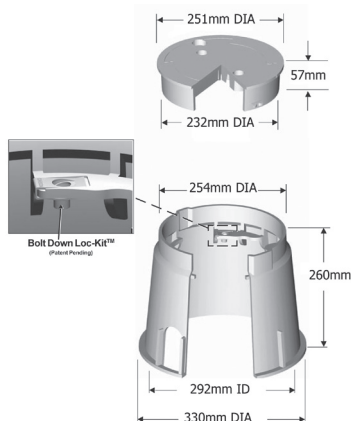

## 150mm Round Valve Box

- Commercial grade valve box for housing single 25 or 40mm solenoid valve
- Pipe cuts-outs, 63mm x 63mm
- Snap on lid for easy access (no bolt and no provision for bolt)
- T-Lip lid to reduce risk of dirt jamming lid lift
- Lid marked "CV"

## 250mm Round Valve Box

- Commercial grade valve box for housing single 25 or 40mm solenoid valve
- No Pipe cuts-outs
- Snap on lid for easy access with stainless steel bolt for security
- T-Lip lid to reduce risk of dirt jamming lid lift
- Lid marked "Irrigation Control Valve"

## 430mm x 300mm x 300mm Rectangular Valve Box

- Commercial grade valve box for housing multiple solenoid valves or larger single valves
- No Pipe cuts-outs
- Snap on lid for easy access with stainless steel bolt for security
- T-Lip lid to reduce risk of dirt jamming lid lift
- Lid marked "Irrigation Control Valve"

### Ordering Information

| Code         | Description  |
|--------------|--|
| 591-VB-18    | 530mm x 380mm x 300mm Rectangular Valve box, Green body, Green Lid |
| 591-VB-18LID | Green Lid to suit 591-VB-18  |