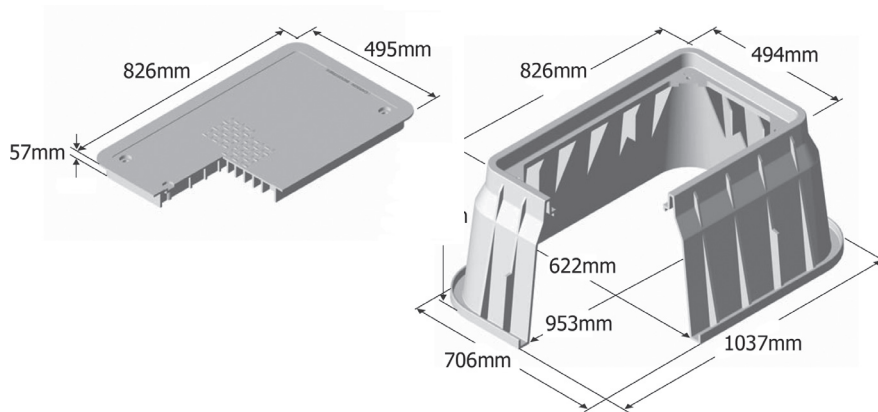

Carson Valve Boxes

760mm x 430mm x 450mm Super Jumbo Rectangular Valve Box

- Commercial grade valve box for housing multiple solenoid valves
- No Pipe cuts-outs
- Snap on lid for easy access with stainless steel bolt for security
- T-Lip lid to reduce risk of dirt jamming lid lift
- Lid marked "Irrigation Control Valve"

Ordering Information

Code	Description
591-VB-18	530mm x 380mm x 300mm Rectangular Valve box, Green body, Green Lid
591-VB-18LID	Green Lid to suit 591-VB-18