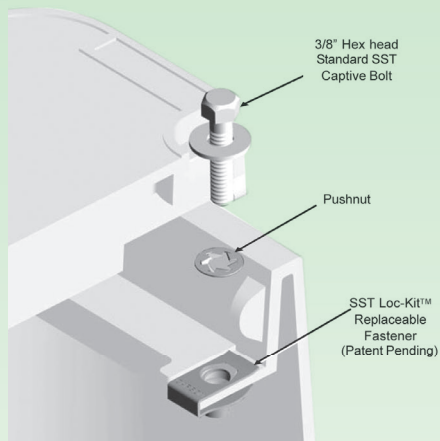

HDPE Structural Foam

Material Property	ASTM Test Method	Typical Value
Type, Class, Category	D1248	III, A, 3
Density, g/cm³	D1505	0.950 min, 0.965 max.
Tensile Strength at break, psi	D6380	3,000 to 4,400
Elongation at break	D638	400 %
Tensile Impact	D1822	27 ft-lb/in²
Flexural Modulus, psi	D790	120,000 min, 240,000 max
Low Temperature Brittleness F50, at °C	D746	<-76
Hardness, Shore D	D2240	66
Deflection Temperature at 66 psi (°F)	D648	150° min, 200° max.
Electric Dielectric Strength, V/mil	D149	400 min, 600 max

Ordering Information

Code	Description
591-VBBOLT	Replacement 3/8" stainless steel, all thread bolt, suits all Carsons except 591-VB-60.
101LOCKIT	Carson Lock kit with bolt to secure lid to box